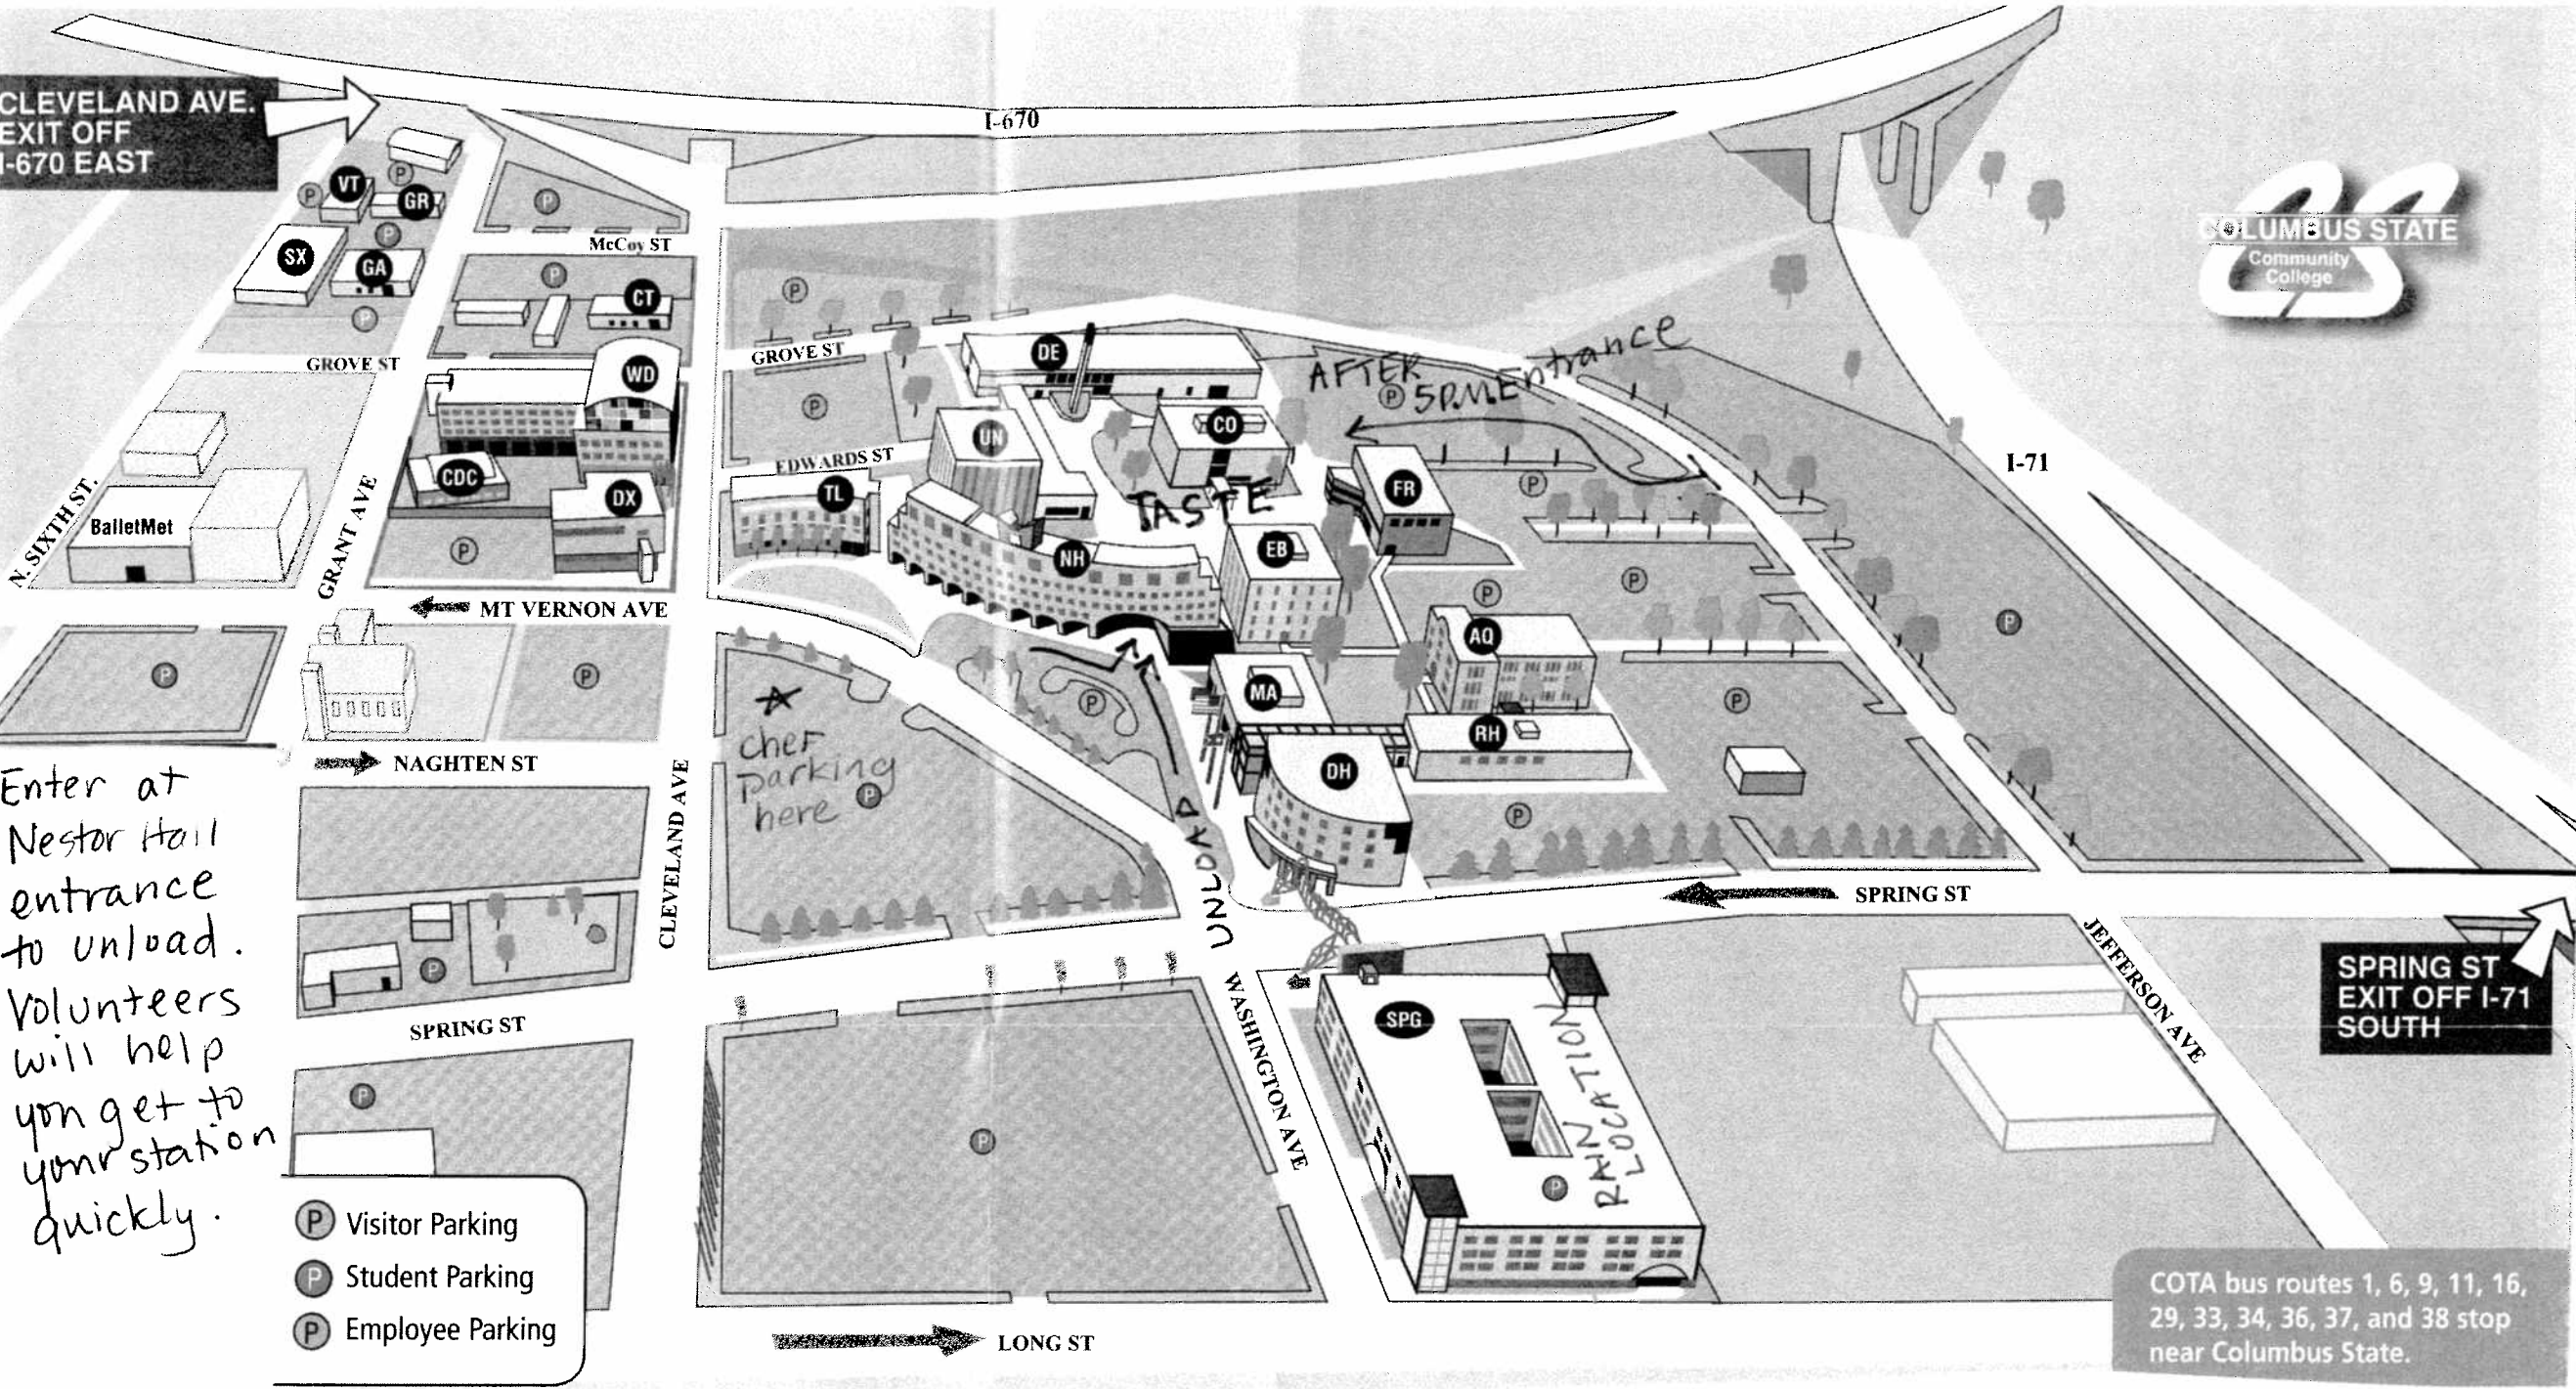

CLEVELAND AVE.
EXIT OFF
I-670 EAST

SPRING ST
EXIT OFF I-71
SOUTH

Enter at
Nestor Hall
entrance
to unload.
Volunteers
will help
you get to
your station
quickly.

- Visitor Parking
- Student Parking
- Employee Parking

COTA bus routes 1, 6, 9, 11, 16, 29, 33, 34, 36, 37, and 38 stop near Columbus State.

Need Directions? call 287-2436
Last minute issues? Elissa's cell 580-5109